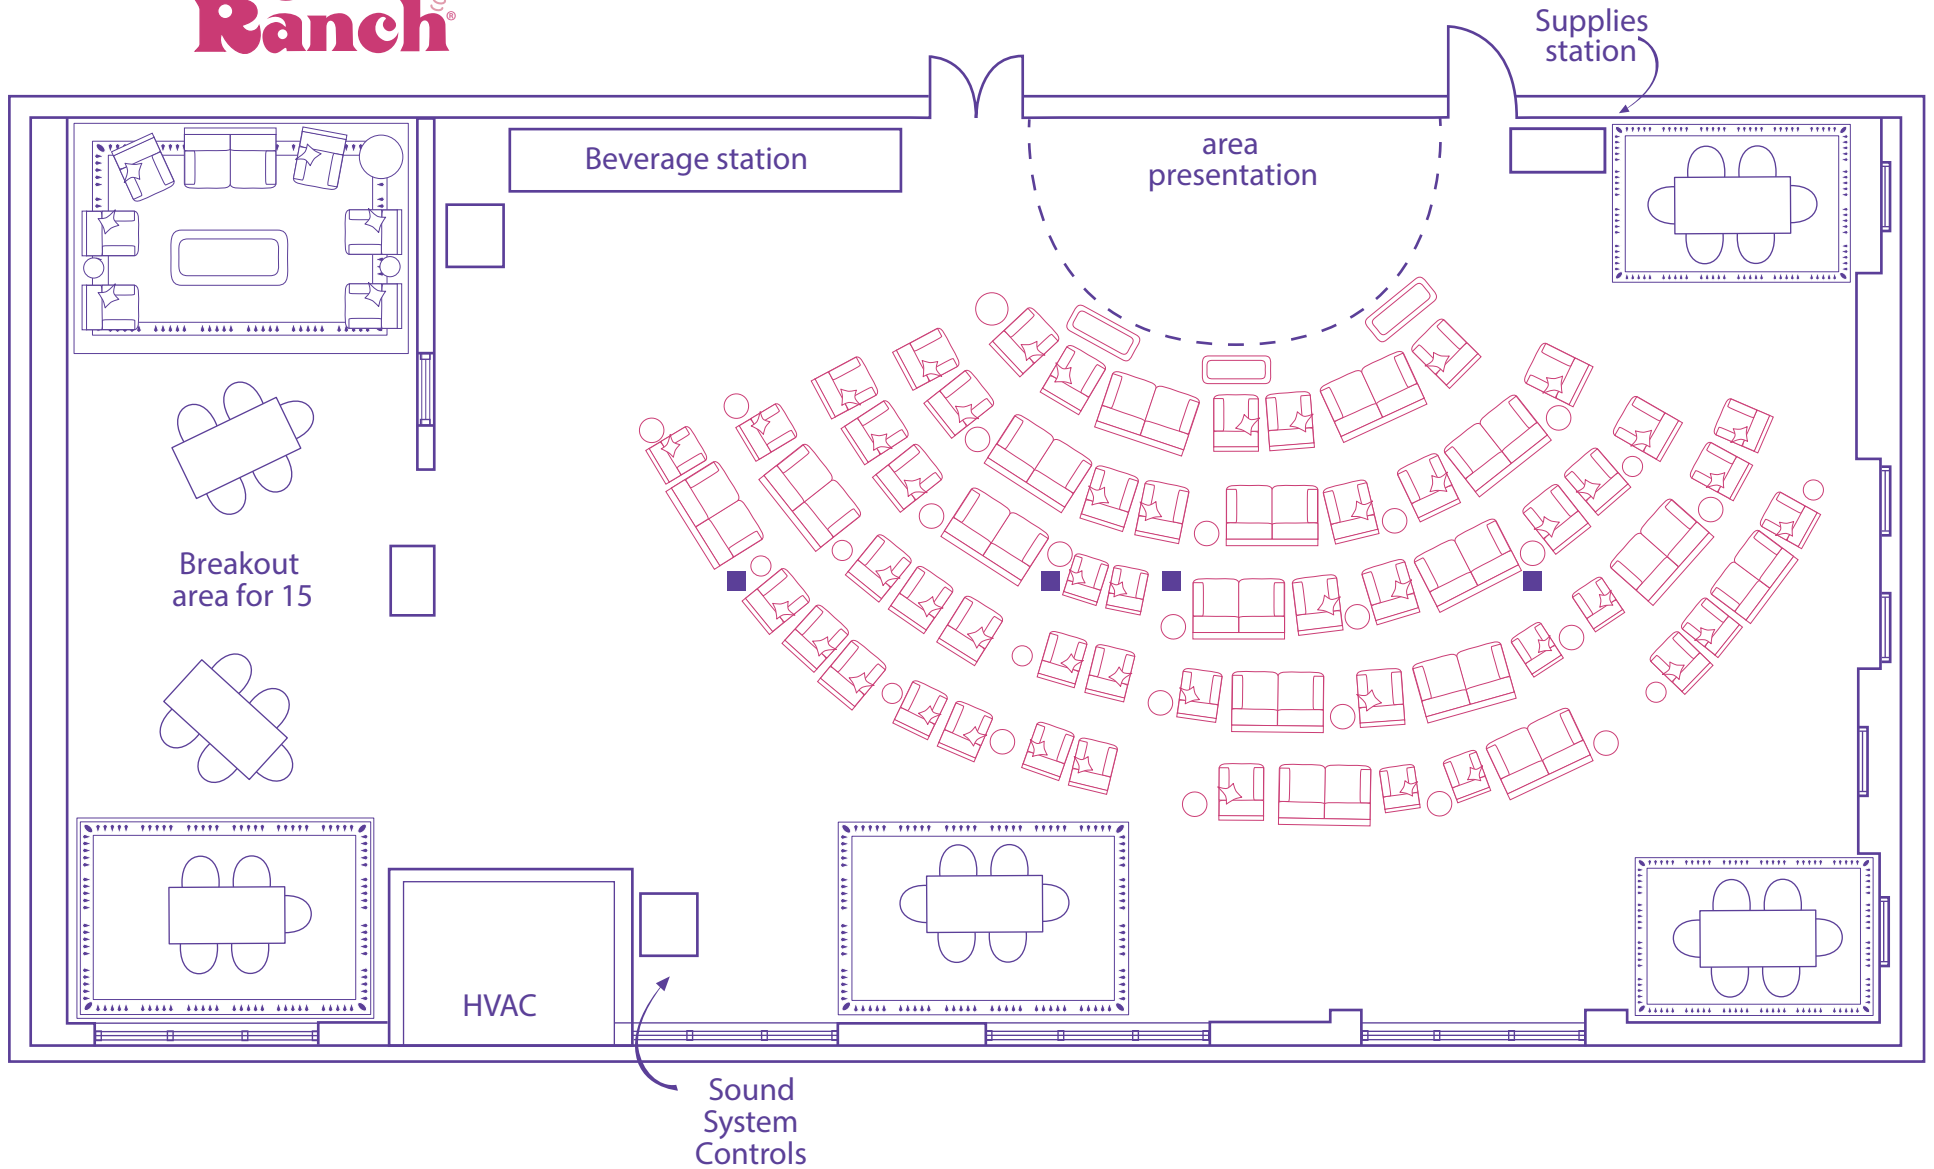

Polka Room

3,250 sq. ft.

General Assembly Room

Example setup in theater setup: 80 attendees

Breakout area for 15 using tables and chairs

**Catalyst
Ranch**

Cha Cha Room

2,500 sq. ft.

Breakout space

45 attendees in a breakout with a variety of set-up options using tables and chairs

**Catalyst
Ranch**

Tango Room

700 sq. ft.

Breakout space

20 attendees in a breakout with a variety of set-up options using tables and chairs