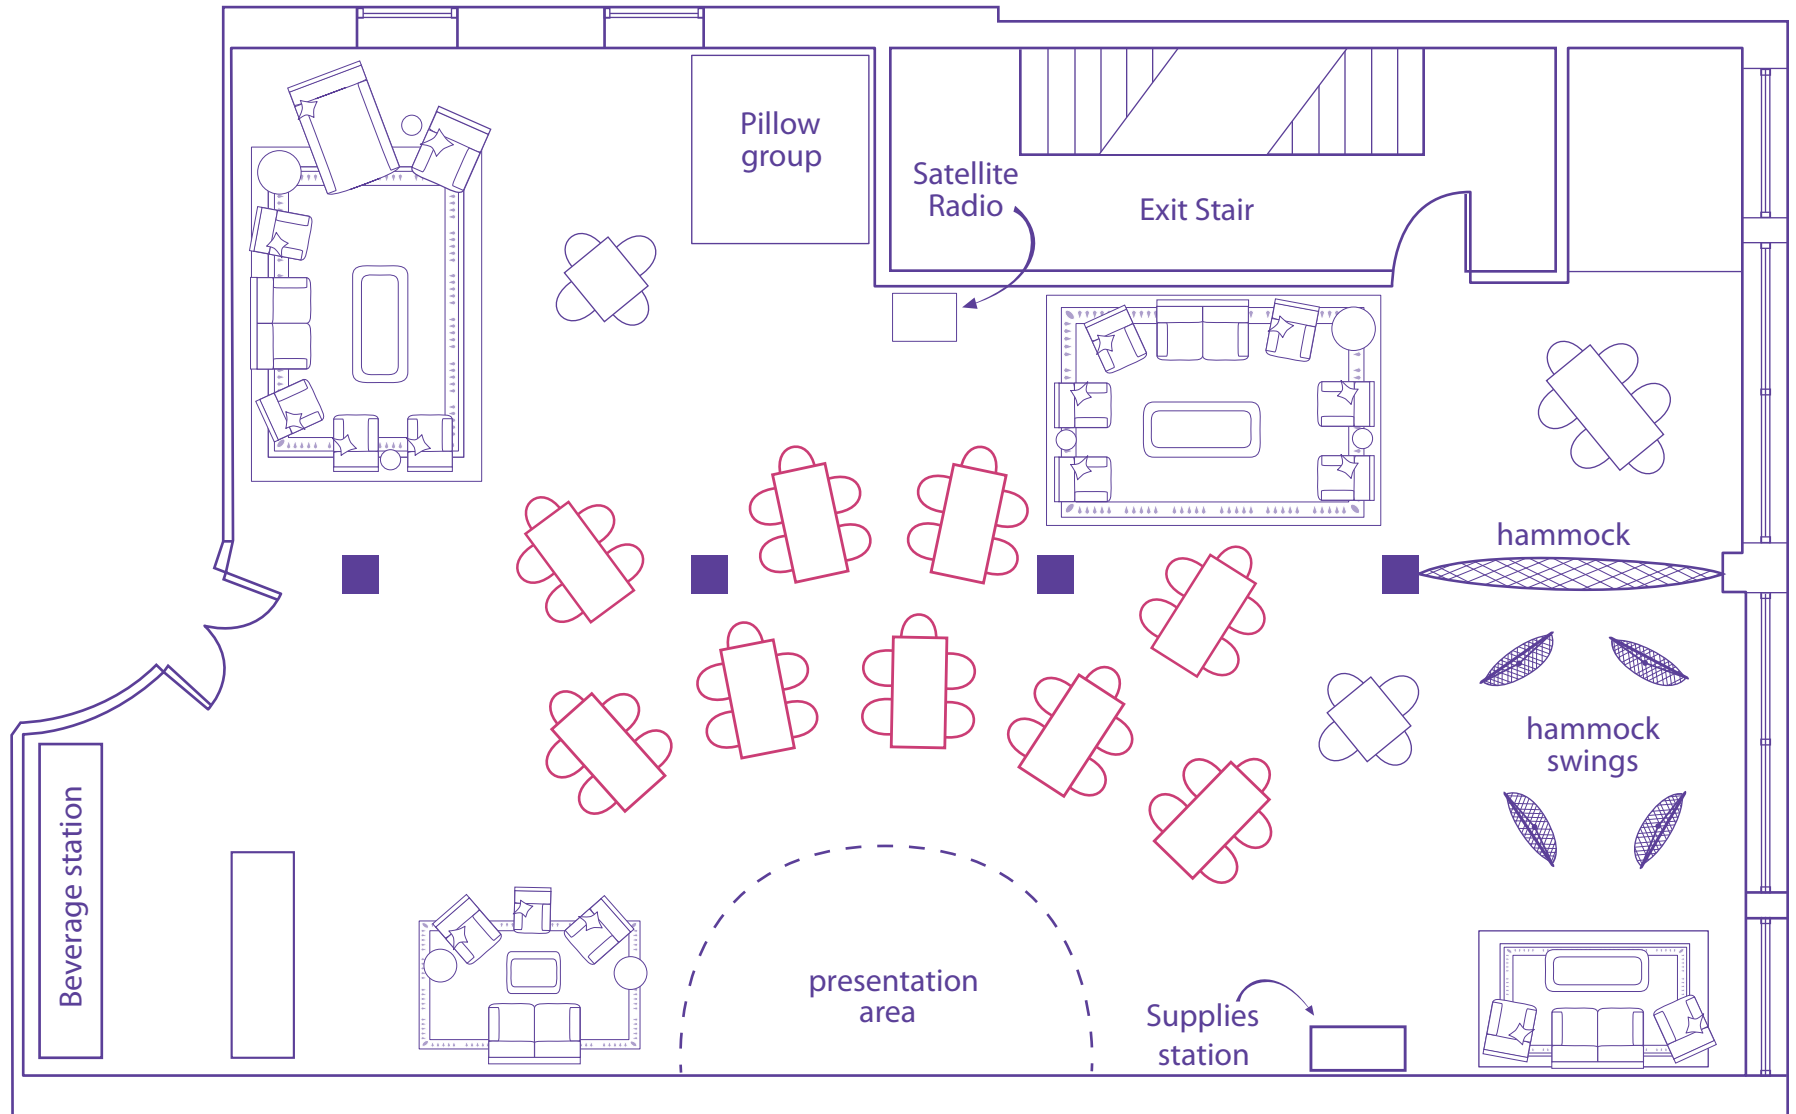

Polka Room

3,250 sq. ft.

General Assembly Room

Example setup in theater setup: 80 attendees

Breakout area for 15 using tables and chairs

**Catalyst
Ranch**

Cha Cha Room

2,500 sq. ft.

Breakout space

45 attendees in a breakout with a variety of set-up options using tables and chairs

**Catalyst
Ranch**

Tango Room

700 sq. ft.

Breakout space

20 attendees in a breakout with a variety of set-up options using tables and chairs