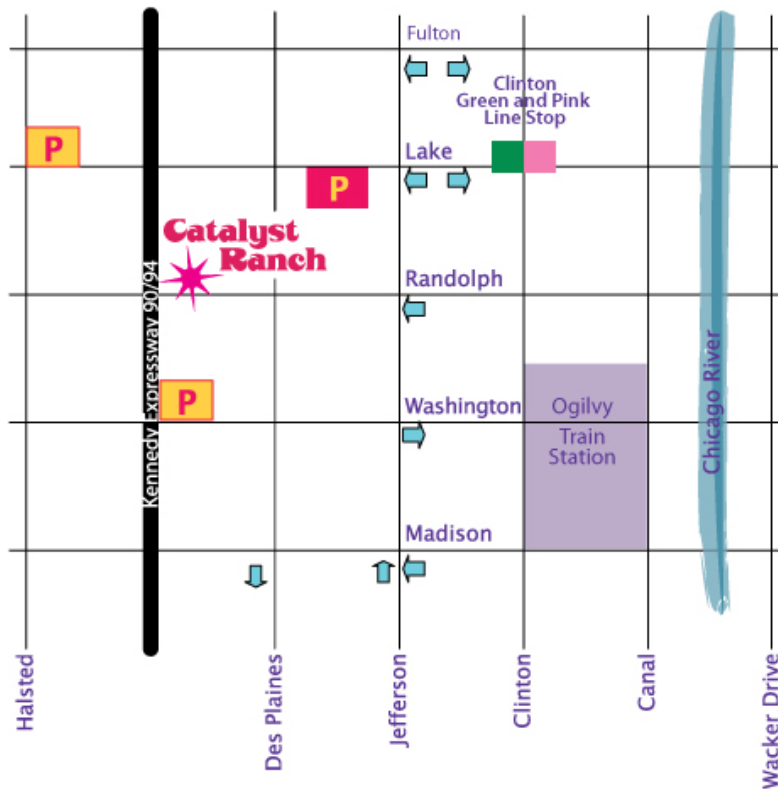

STUPENDOUSLY CRUCIAL INFORMATION ABOUT YOUR VISIT TO CATALYST RANCH

VISITING CATALYST RANCH / PARKING INFORMATION

Catalyst Ranch is located in Chicago's trendy West Loop neighborhood at 656 W. Randolph Street, in close proximity to 55, 90/94, 290, as well as major CTA rail lines, bus routes, Divvy bikes and Metra's Ogilvy & Union Stations.

We support Open Books. Bring a new or used book in when you visit and drop it in our book wagon!

P = Validated Parking Garage

P = Outdoor Public Lots

Where Am I Going? Catalyst Ranch is located on Randolph St. between Des Plaines and I90/94. Randolph is a one way street going west and we're located on the North side of Randolph St. in the Haymarket Building

Now Where Do I Go? There's a chalkboard in the lobby and signs in the elevator to help guide you to your room.

Floor 3W Rooms: Polka, Tango, Cha Cha
Floor 4E Rooms: Mambo, Jitterbug, Foxtrot

I've Decided to Drive, But Now What? There are 3 parking lots nearby (see map), but **discounted parking is available only at the 180 N. Jefferson garage.** The entrance is on LAKE Street between Desplaines & Jefferson, Look for a sign that says **Self Park.** Parking is \$10 (for up to 12 hours) with validation. You must obtain an original ticket from the garage and purchase your coupon at Catalyst Ranch. **Please note that this garage is usually full by 10AM.**

GET HERE FROM THERE! PUBLIC TRANSPORTATION OPTIONS

By CTA: Green & Pink Lines/Clinton Stop
Blue Line/Grand Stop
Brown Line/Washington Stop

See a full transit map at

http://www.transitchicago.com/assets/1/clickable_system_map/200806D.htm