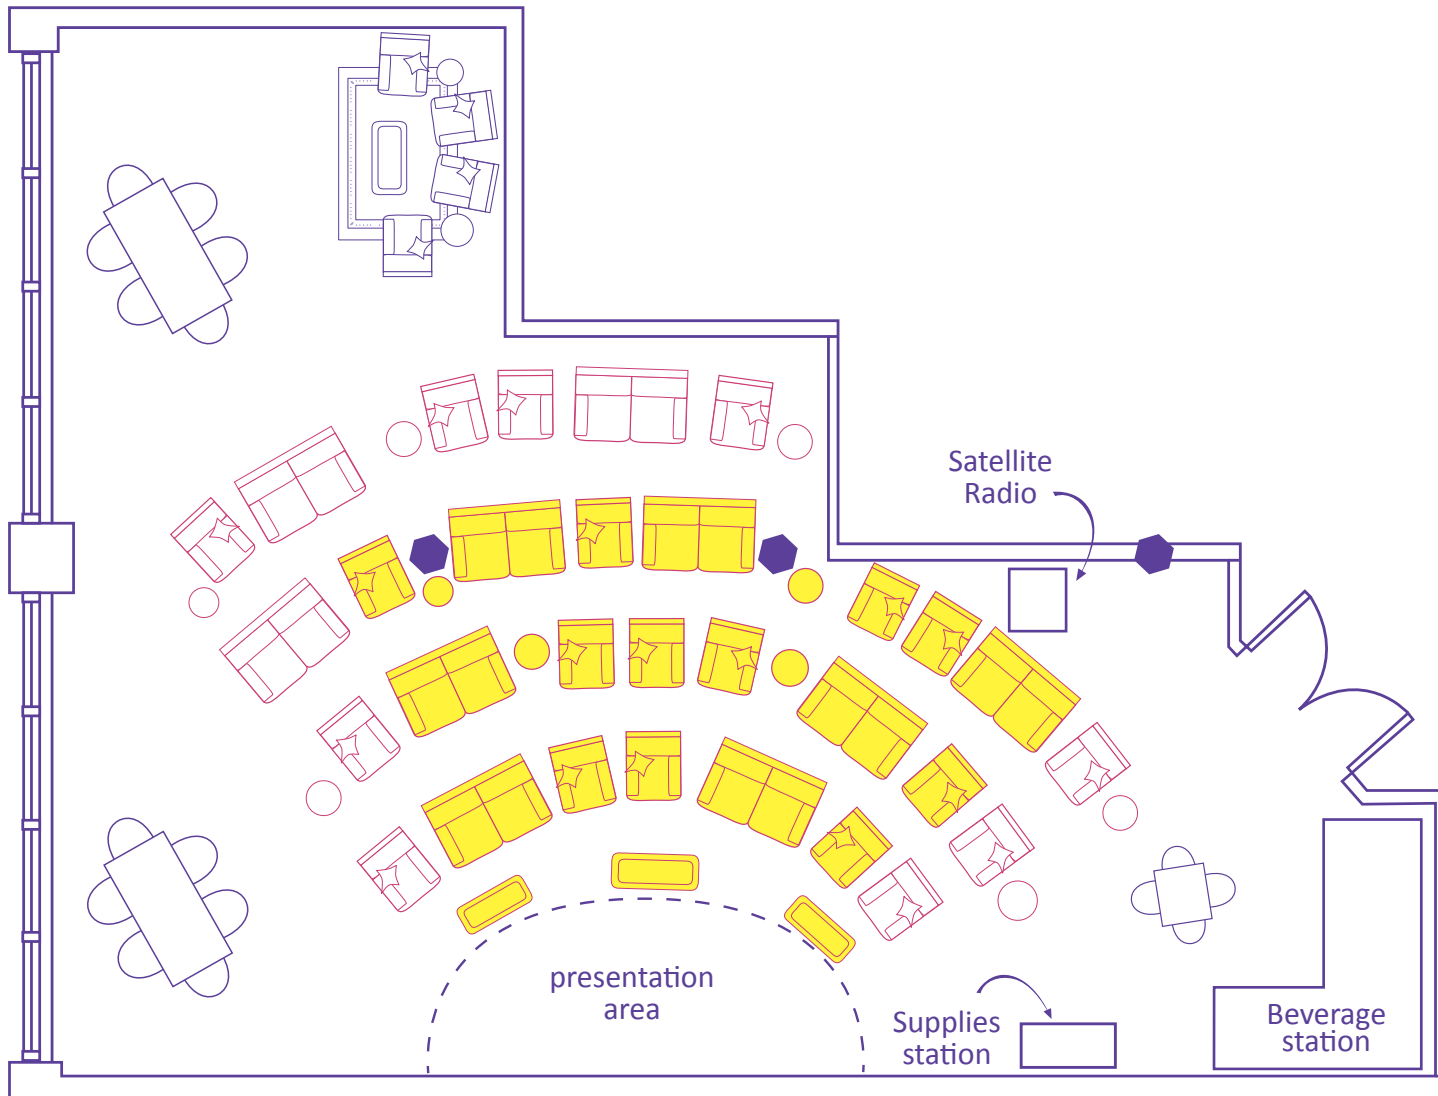

Jitterbug Room

1,400 sq. ft.

Theater setup

Maximum capacity in theater setup: 40 attendees

Average meeting size in theater setup: 25 attendees

Jitterbug Room

1,400 sq. ft.

Cafe setup

Maximum capacity in cafe setup: 25 attendees

Average meeting size in cafe setup: 20 attendees