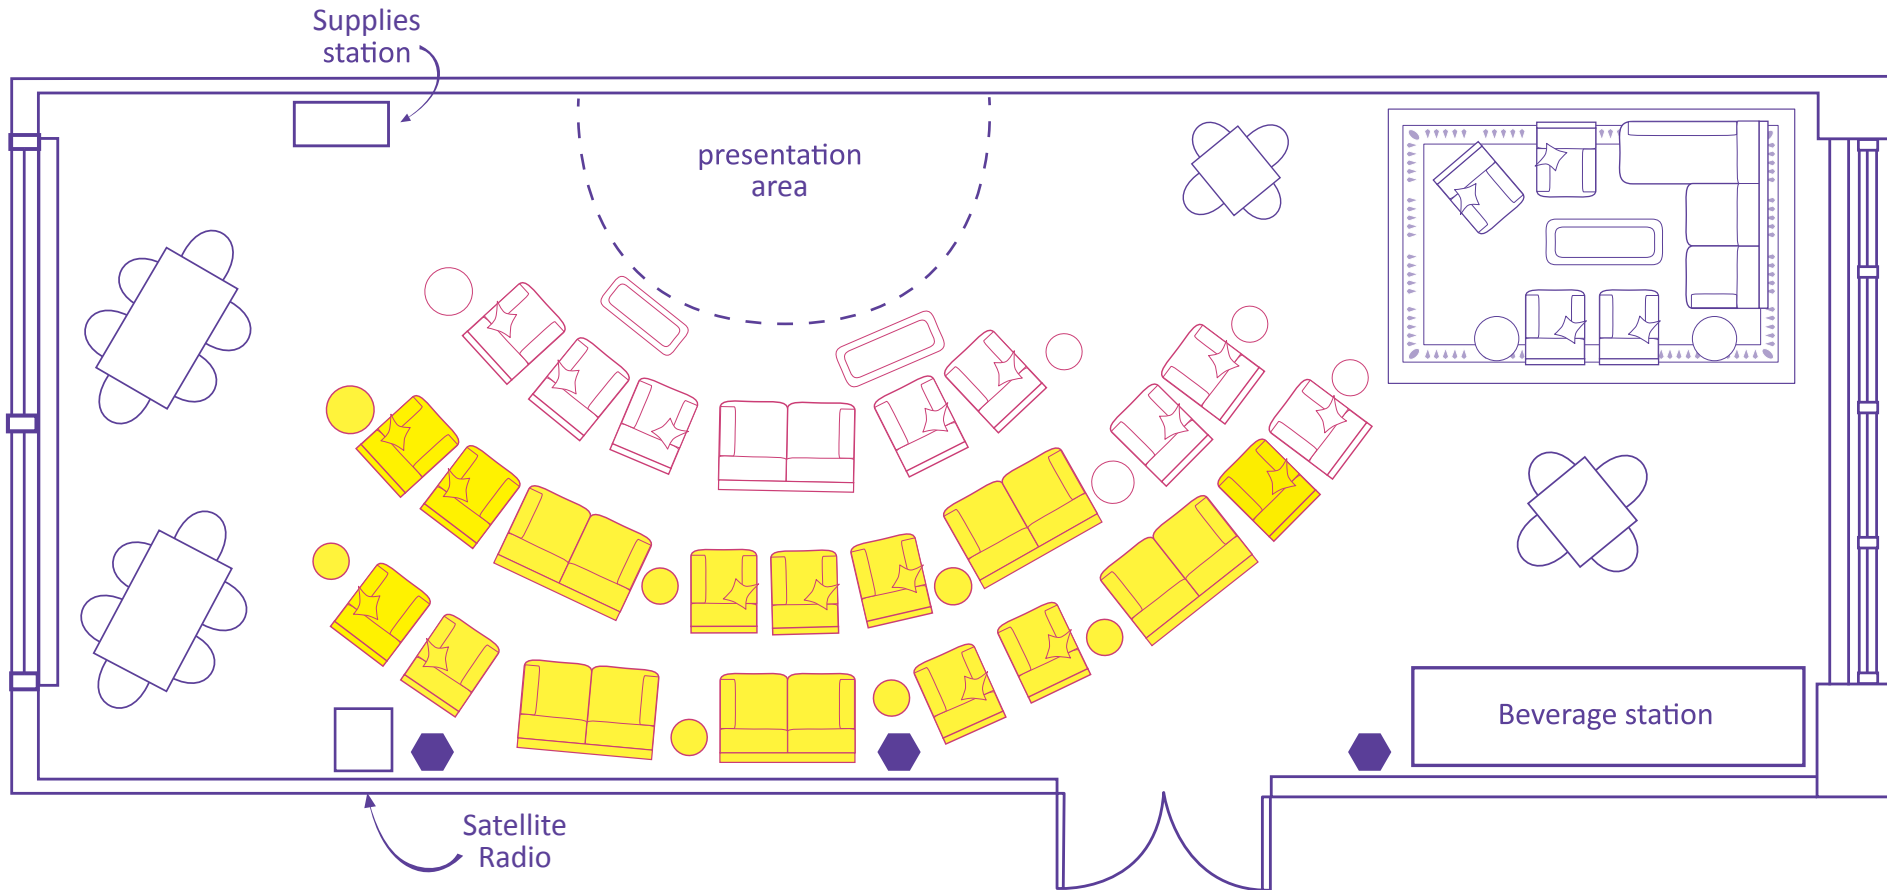

Mambo Room

1,100 sq. ft.

Theater setup

Maximum capacity in theater setup: 30 attendees

Average meeting size in theater setup: 20 attendees

Mambo Room

1,100 sq. ft.

Cafe setup

Maximum capacity in cafe setup: 20 attendees

Average meeting size in cafe setup: 15 attendees