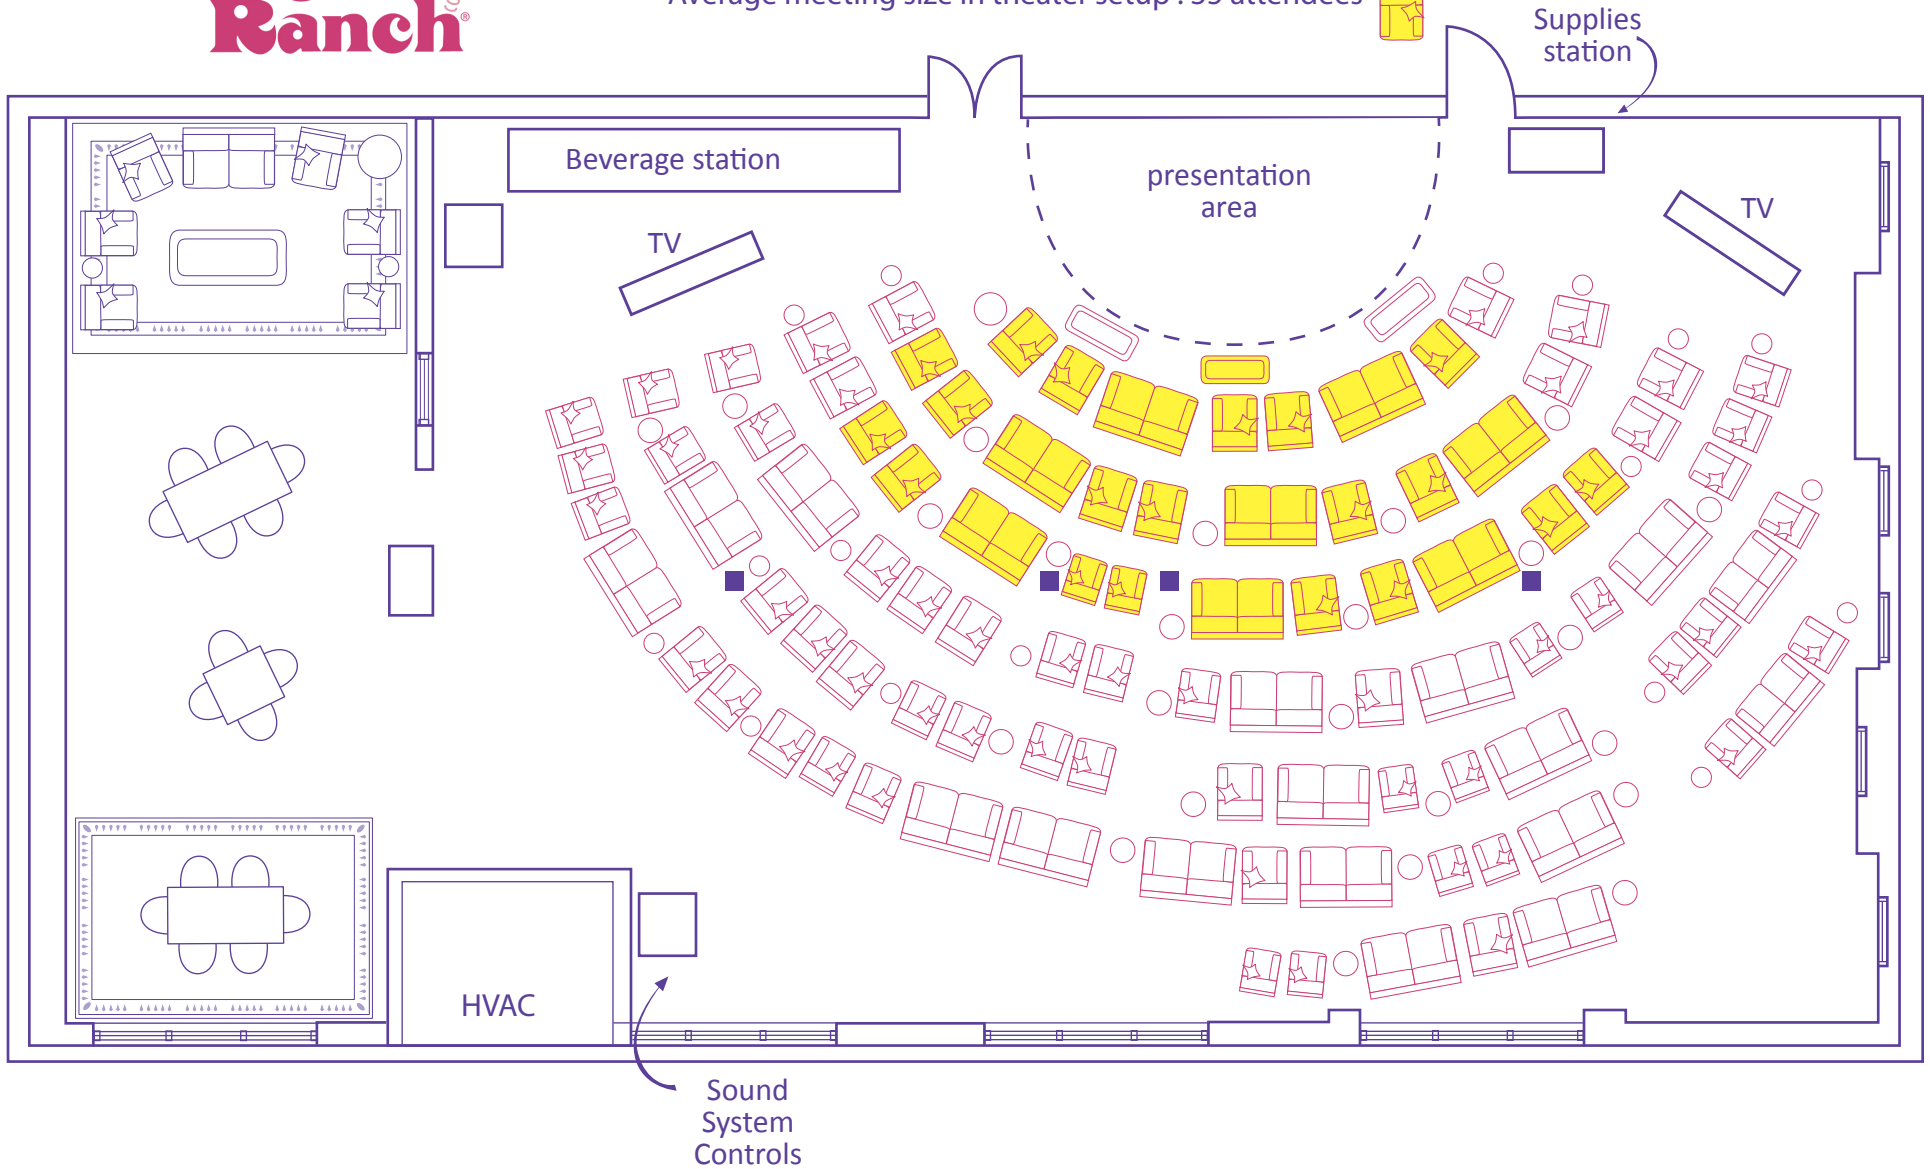

Polka Room

3,250 sq. ft.

Theater setup

Maximum setup in theater setup: 120 attendees

Average meeting size in theater setup : 35 attendees

Polka Room

3,250 sq. ft.

Cafe setup

Maximum capacity in cafe setup: 65 attendees

Average meeting size in cafe setup: 35 attendees