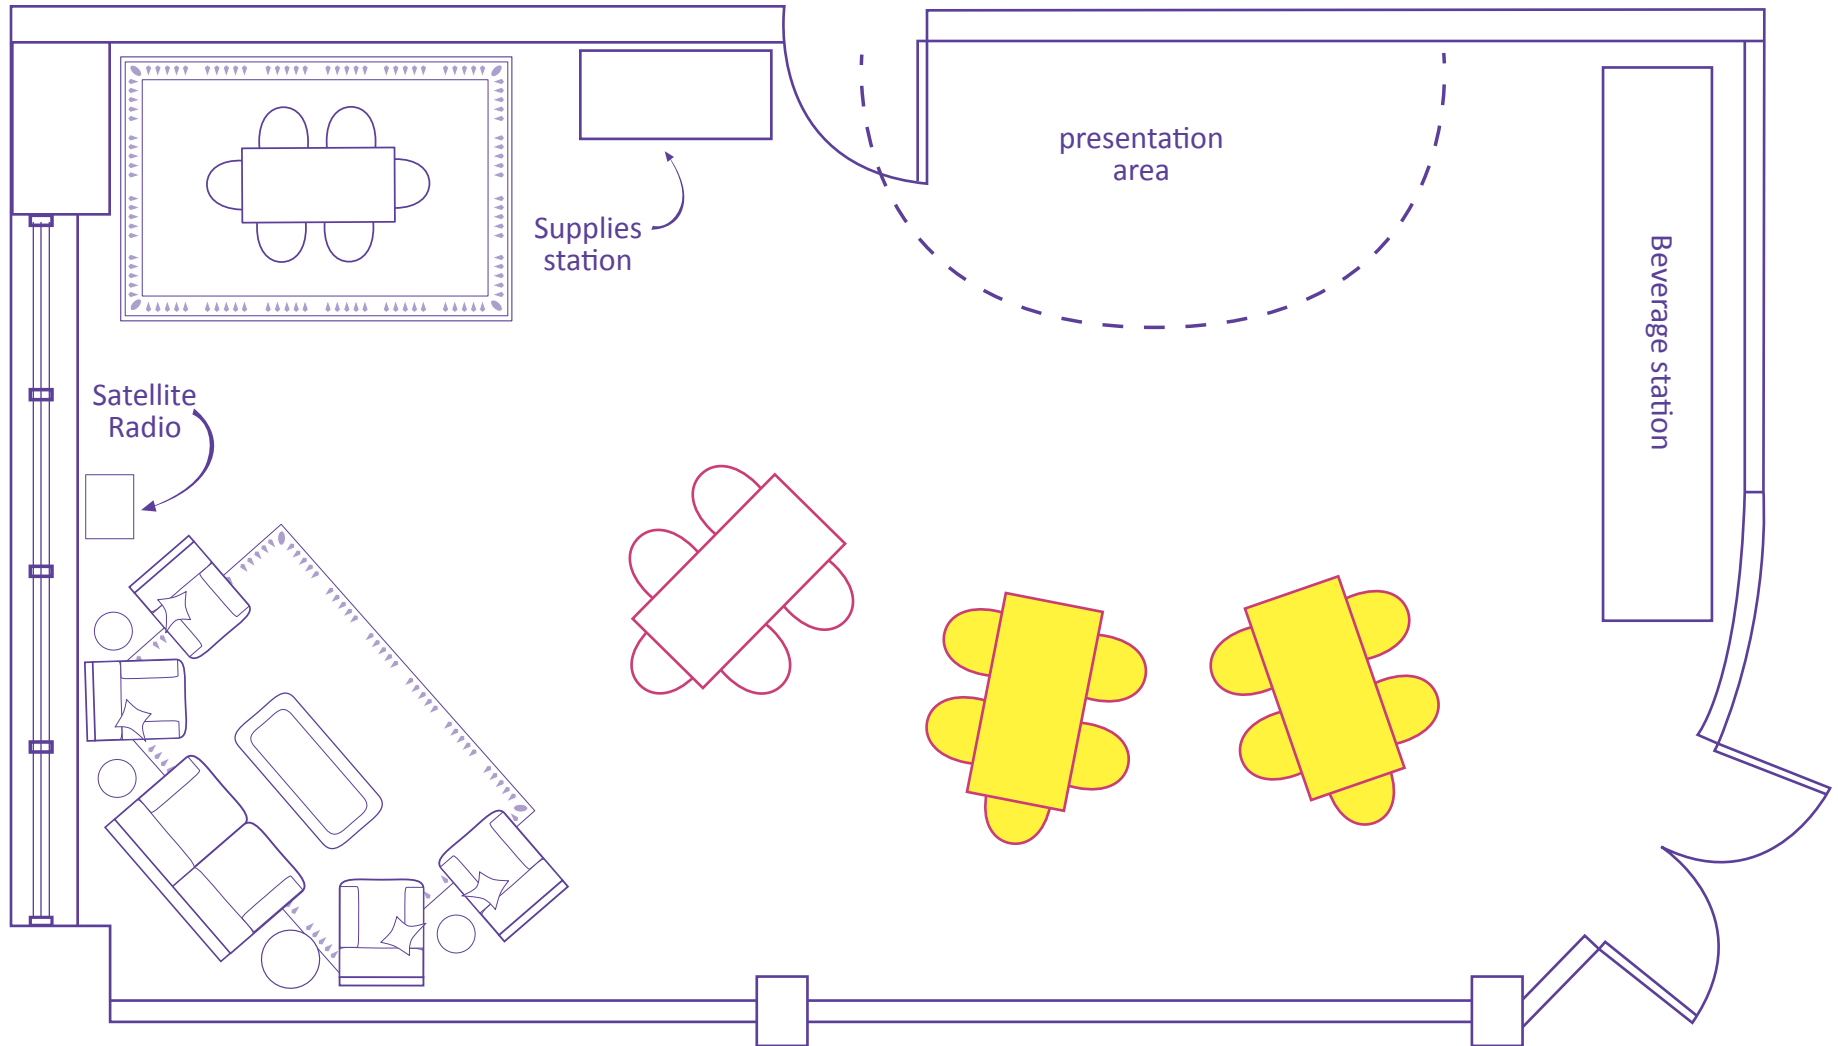

Tango Room

700 sq. ft.

Cafe setup

Maximum capacity in cafe setup: 15 attendees

Average meeting size in cafe setup: 10 attendees

Tango Room

700 sq. ft.

Theater setup

Maximum capacity in theater setup: 20 attendees

Average meeting size in theater setup: 15 attendees